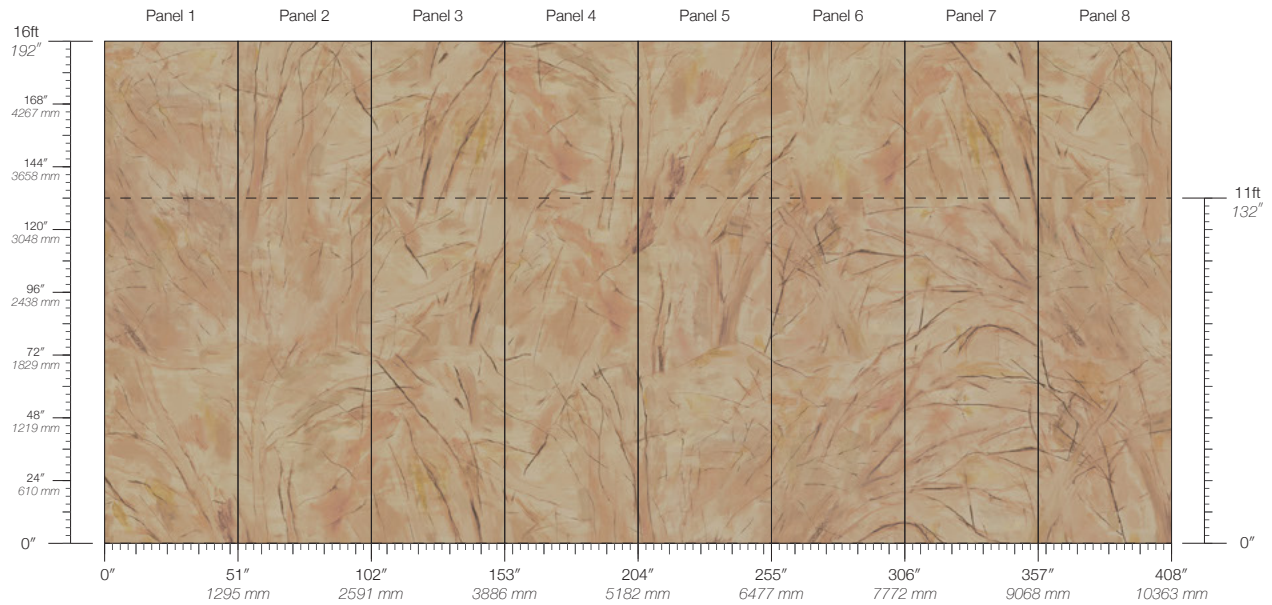

# Kaleidoscope Sustain

Suitable for residential and commercial projects

**COLOR**  
Sustain

**ITEM**  
6115

**CONTENT**  
Type II PVC-Free

**PANEL WIDTH**  
51" / 1295 mm trimmed

**PANEL HEIGHT**  
132" / 3353 mm standard  
192" / 4877 mm extended